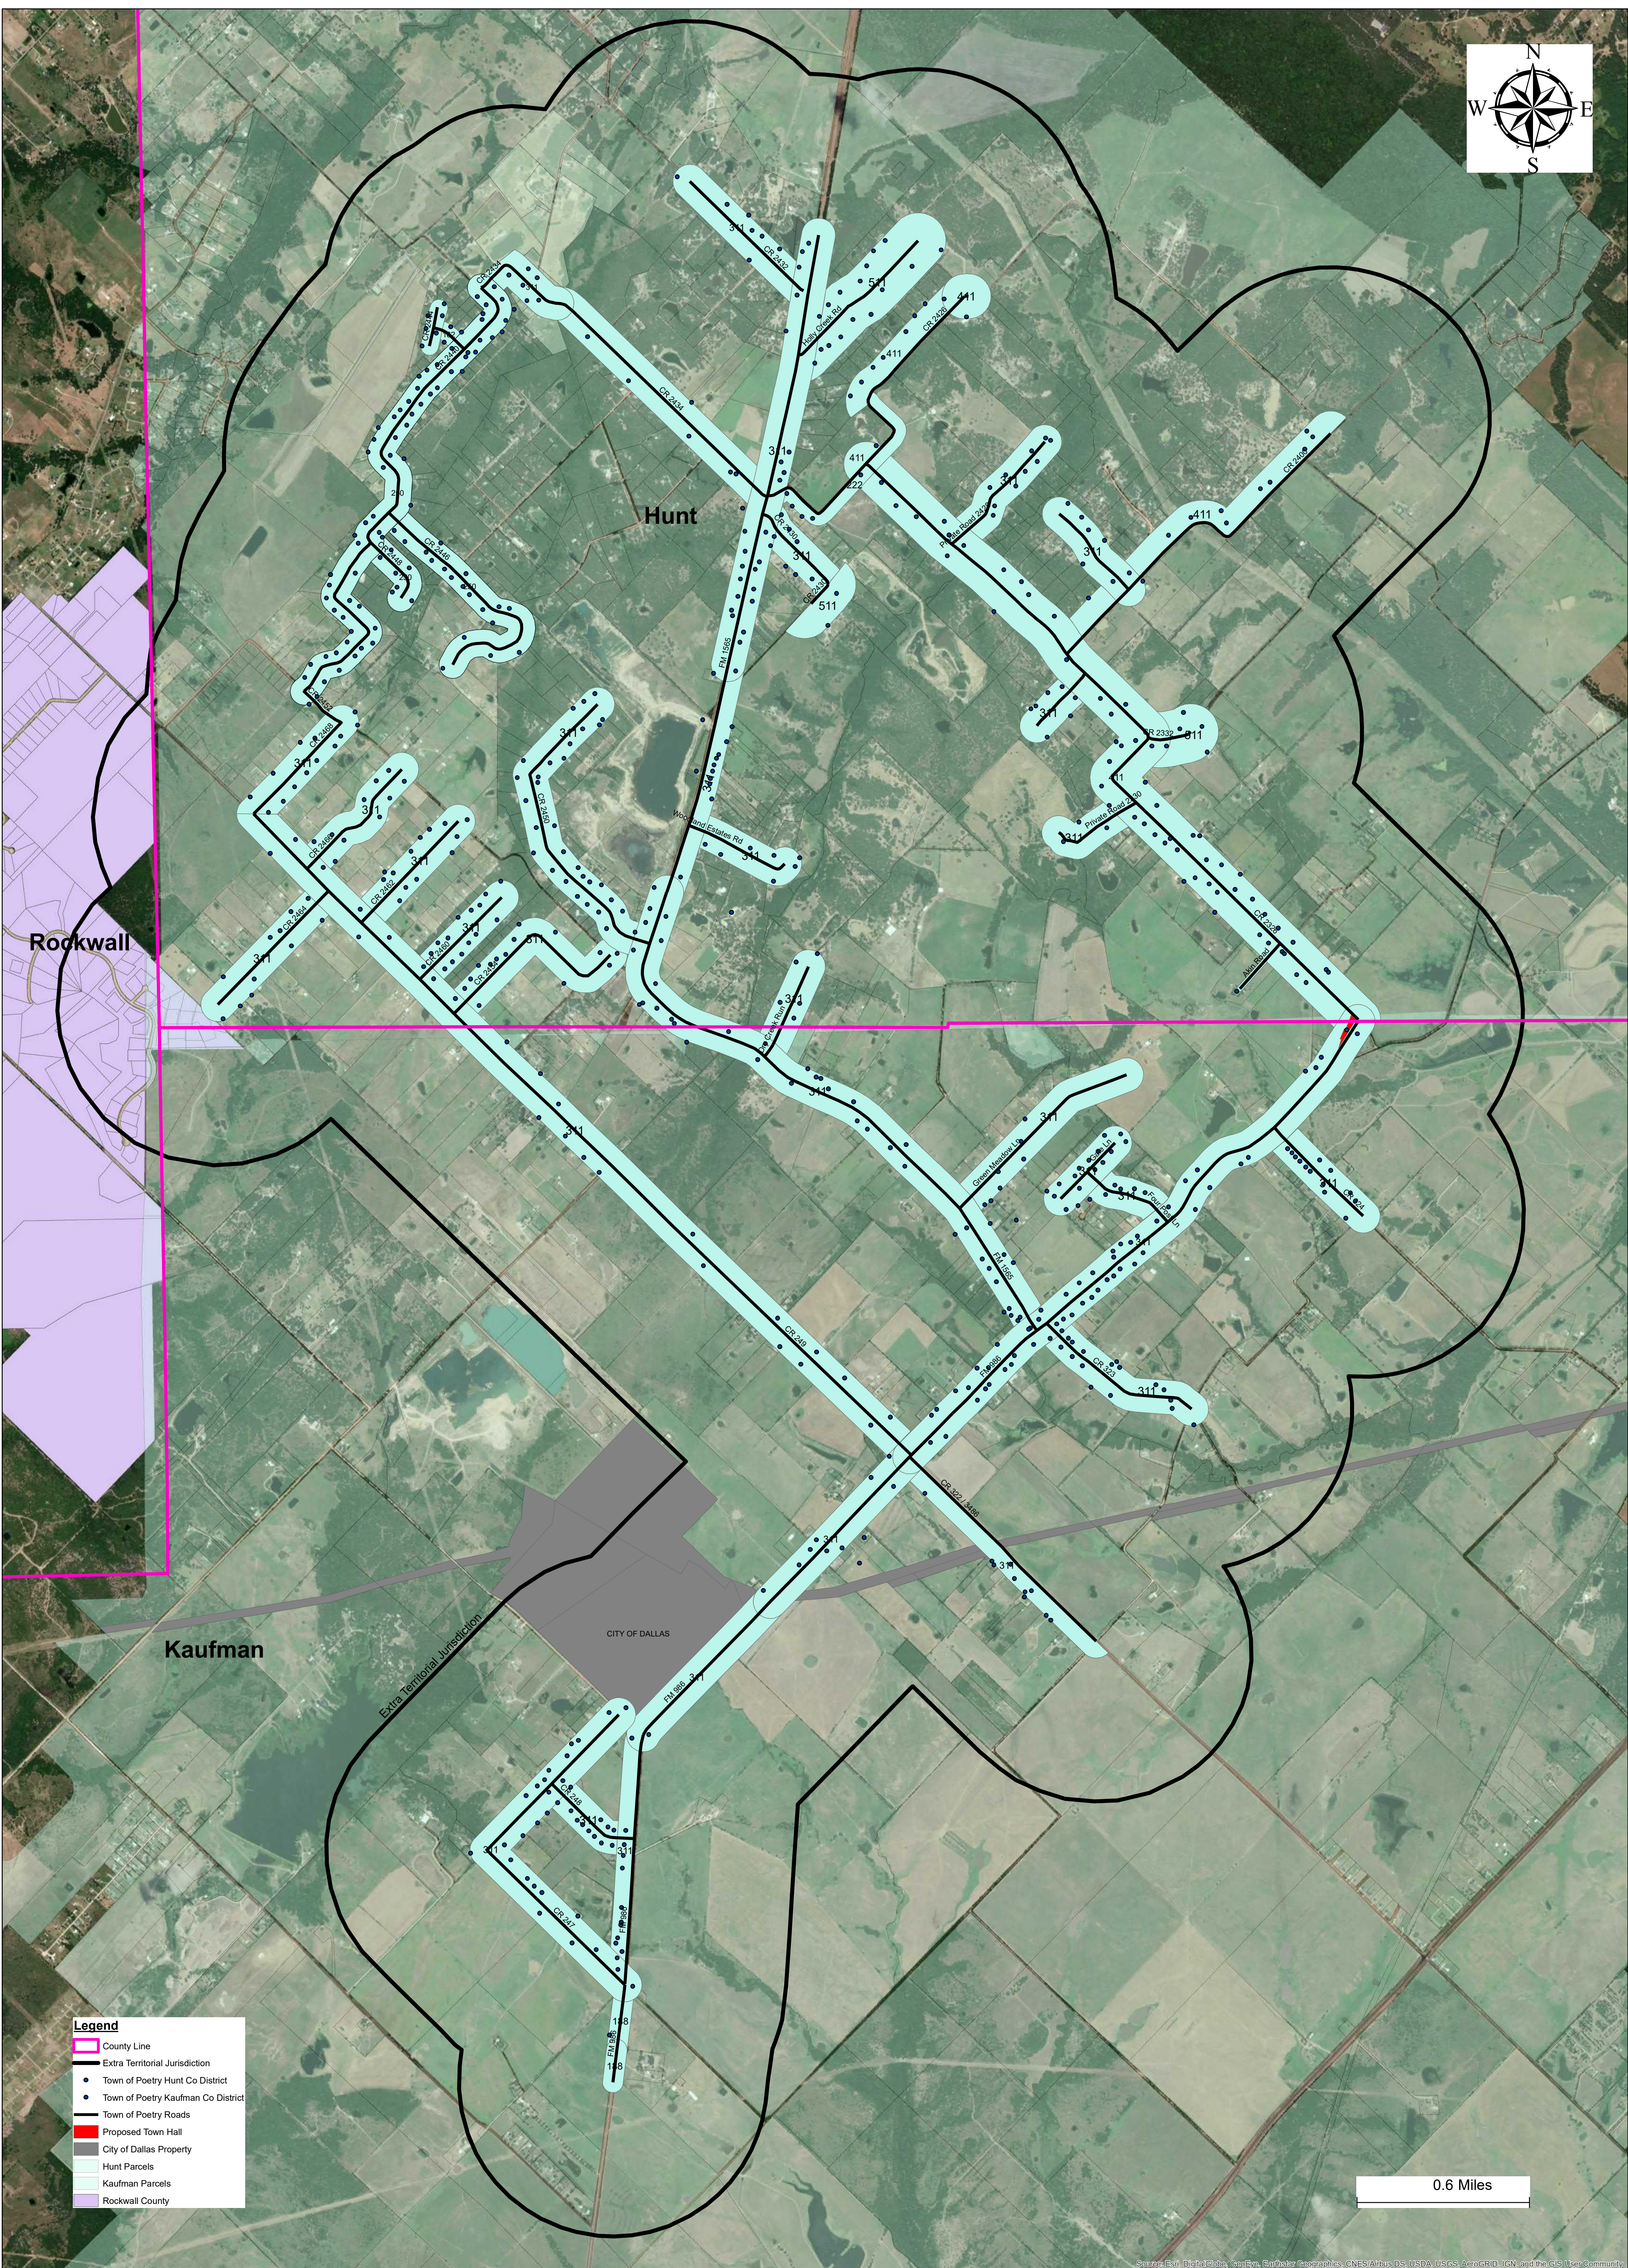

Proposed Map of Poetry, Texas ETJ of Hunt and Kaufman County

Legend

- County Line
- Extra Territorial Jurisdiction
- Town of Poetry Hunt Co District
- Town of Poetry Kaufman Co District
- Town of Poetry Roads
- Proposed Town Hall
- City of Dallas Property
- Hunt Parcels
- Kaufman Parcels
- Rockwall County

0.6 Miles